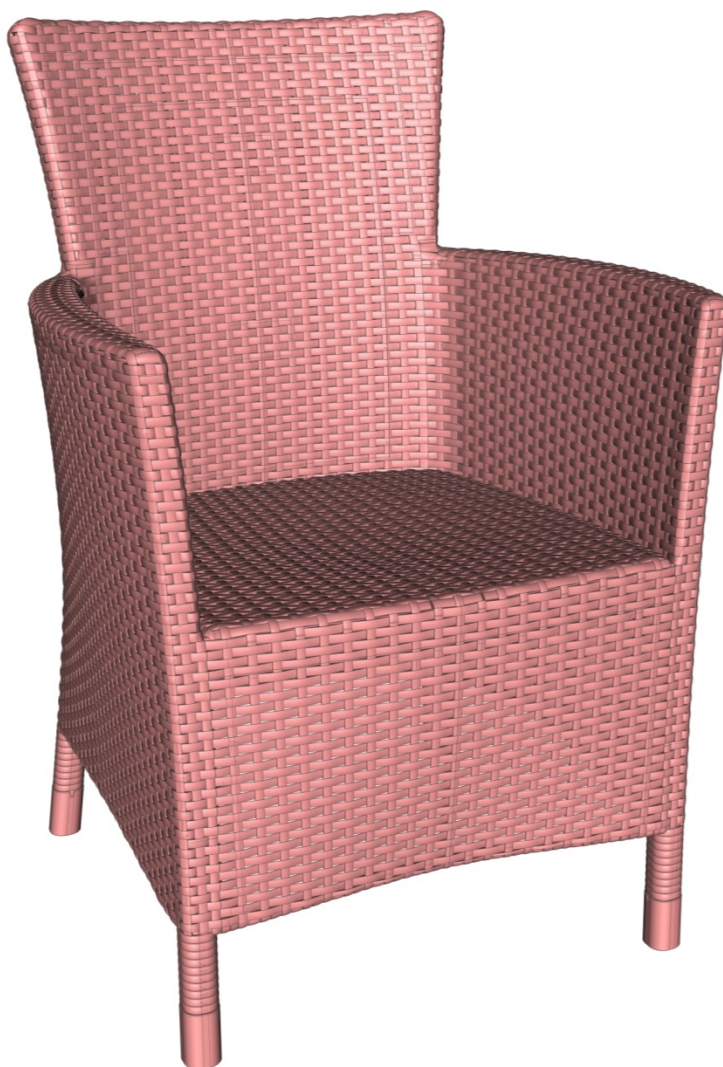

6

93x59cm

59x59cm

DINING CHAIR

ALLIBERT 

P.O. Box 224 | 5120 AE Rijen | The Netherlands | WWW.ALLIBERT-OUTDOOR.COM

NEN 581

B