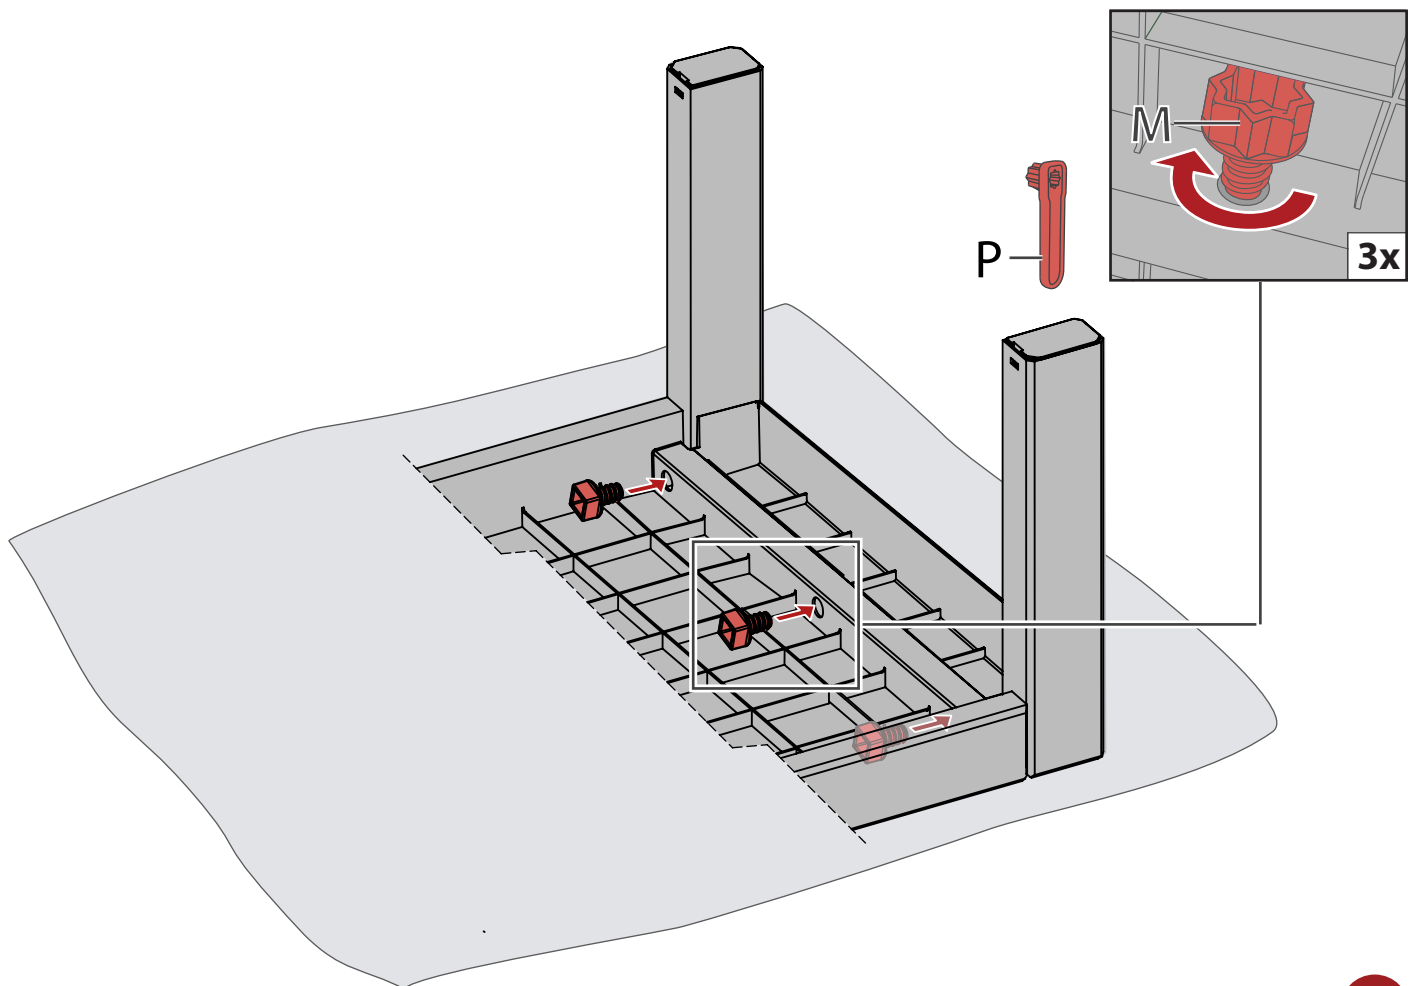

6

93x59cm

59x59cm

DINING CHAIR

ALLIBERT 

P.O. Box 224 | 5120 AE Rijen | The Netherlands | WWW.ALLIBERT-OUTDOOR.COM

NEN 581

B